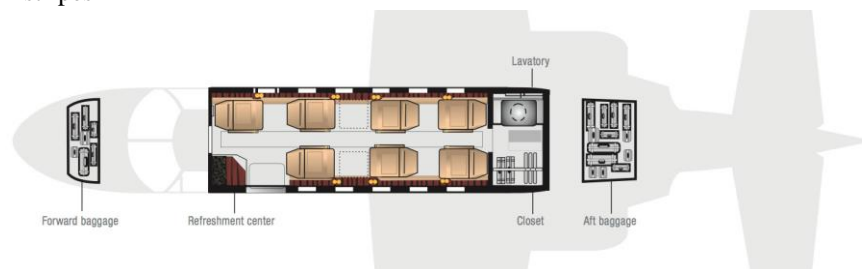

ENGINES: PRATT & WHITNEY PW530A (Pratt & Whitney ESP Gold Lite) TBO 4,000hrs

Left Engine: PCE-DA0420

Right Engine: PCE-DA0421

8,111.5 TTSN

8,111.5 TTSN

3,624 SMOH

3,624 SMOH

AVIONICS:

Honeywell Primus 1000

3 Tube EFIS Universal

Dual Garmin GTN-750Xi

UNS-1K w/USB

Honeywell HHF-950 Hf System

Honeywell TCAS I

Coltech CSD-10 SELCAL

Honeywell P-600 Weather Radar

Collins ALT055 Radio Altimeter

Safe Flight N1 Computer

Meggitt Secondary Flight

Dual 8.33 Comm Radios with Dual Navs Display

Dual DME

ADF

Dual Kt-70 Mode S Transponders

Artex 406 MHZ ELT RVSM Certified

GTX-335R Transponder

GTX-345R Transponder

Flightstream 510

ADDITIONAL EQUIPMENT:

Aircell ST-3100

Satcom System with Dual Handsets

Lifeport Plus System (STC)

Aerosled System 110 Vac Outlets

Ski Tube Installation

Tail Logo Flood Light

Pulse Light System

Thrust Reversers

Eros Crew O2 Masks

Monorail Sunvisor

ADS-B In/Out

Gogo L3 Avance Wifi

INTERIOR: New Soft Goods 2018

Eight Passenger

Seven Seat Configurations

Aft Belted Flushing Toilet in The Lavatory

Left Forward Galley

B&D 1500 Flight Information Display

Delta Light Grey Chanelle Leather Passenger Seats

Headliner and Windows Are Beige

Lower Sidewalls Burgundy & Taupe Pattern

Carpet Is Fireblocked Rustica Bouclee Pomez

Cabinetry Swirled Walnut Wood Veneer

Plating Is Polished Almond Gold

Cabin Indirect Lighting

EXTERIOR: Paint 2012

White with Silver and Black stripes

AVAILABLE IMMEDIATELY, MAKE OFFER, CONTACT BRIAN BARTUNEK AT 407-748-0288

Specifications and descriptions are provided as introductory information. They do not constitute representations or warranties of International Aircraft Marketing & Sales. Accordingly, you should rely on your own inspection of the aircraft prior to making any purchase or offer to purchase.