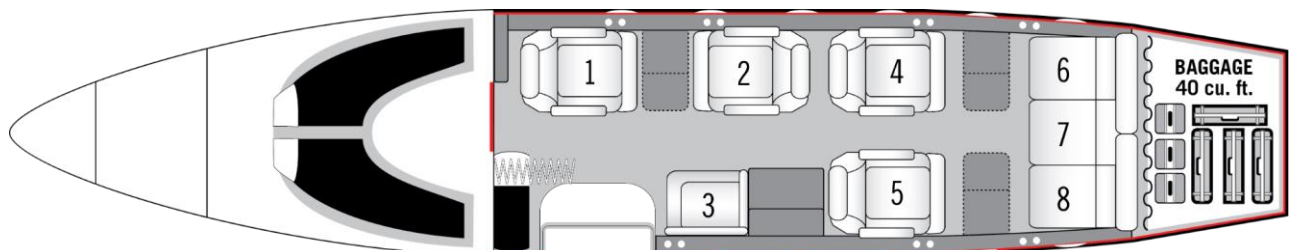

Lead Acid Batteries  
ADS-B Out  
Single Point Fueling

**INTERIOR:**

8 Passenger  
Freon A/C  
Seat Dye 7/24

VCR and Monitor  
Flushing Mid-Cabin Lav  
CD Player

**EXTERIOR:**

Matterhorn White w/Light and Dark Grey Stripes