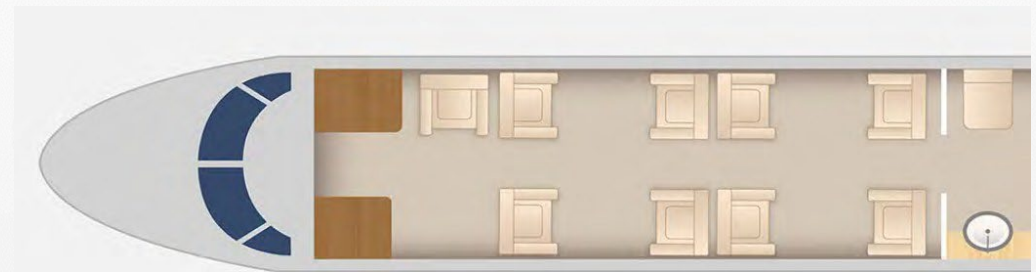

This stunning nine (9) passenger configuration interior is perfect for personal and business trips alike and provides for berthing for four (4) passengers.

The forward cabin area features a full-service galley area for food preparation and storage including a microwave. A single side facing seat is part of the forward galley area which is great for a flight attendant or additional passenger.

The main cabin consists of a four (4) place club seating and two (2) executive pull out tables.

The aft cabin area similarly consists of another four (4) place club seating area as well as two (2) executive pull out tables. All forward facing seats feature pull out leg rests.

The aft lavatory is equipped with a sink with vanity including ample storage space.

ENTERTAINMENT

Gogo Biz ATG-4000 US Internet

Airshow 4000 Cabin Information System

Dual DVD Entertainment System

CLICK TO BEGIN