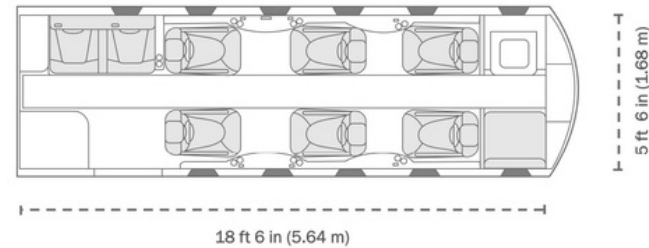

FLOOR PLAN

*Specifications as of 08/23/23. Specifications are subject to verification upon inspection and should not provide a basis for reliance or create any other binding obligation.