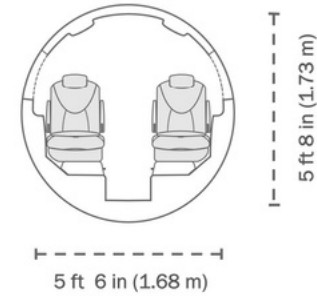

CABIN ENTERTAINMENT

- Gogo AVANCE L3 High Speed Internet
- Teledyne Cabin Information Display System w/ Remote Control

INTERIOR

- Full Refurbishment 9/2020
- 9 Pax Interior w/ Forward 2-Place Divan
- Belted Lavatory Seat
- Aft Externally Serviceable Toilet w/ Vanity & Closet Storage
- Sink w/ Hot Water Dispenser
- Forward LH Galley w/ Ice Chest
- Hot Liquid Container
- Trash & Storage Drawers.
- Temperature Control Panel Located at VIP Seat

EXTERIOR

- Paint 9/2020
- Base Coat Matterhorn White - Stripes Arctic Blue, CS Platinum

CROSS SECTION