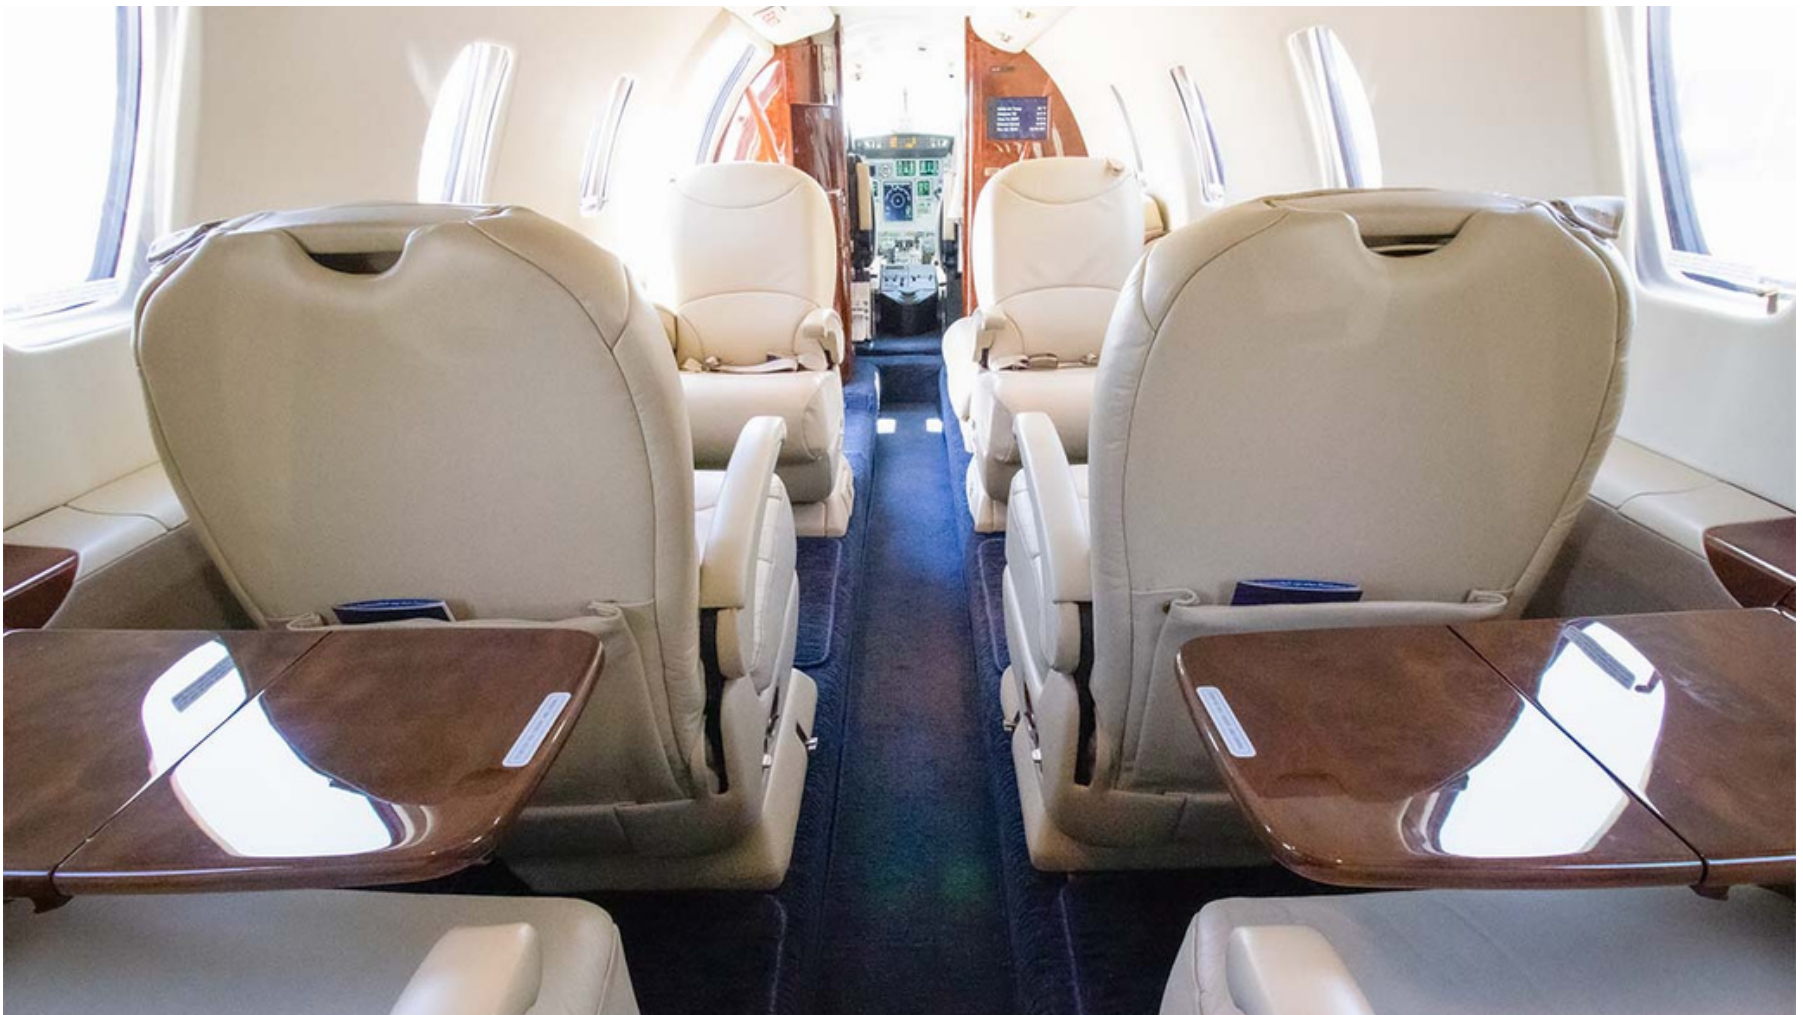

2008 CESSNA CITATION XLS | S/N 5800

*Specifications are subject to verification upon inspection and should not provide a basis for reliance or create any other binding obligation.

+1 (214) 676-6975 | Randall Mize | randall@leviateair.com | leviatejetsales.com