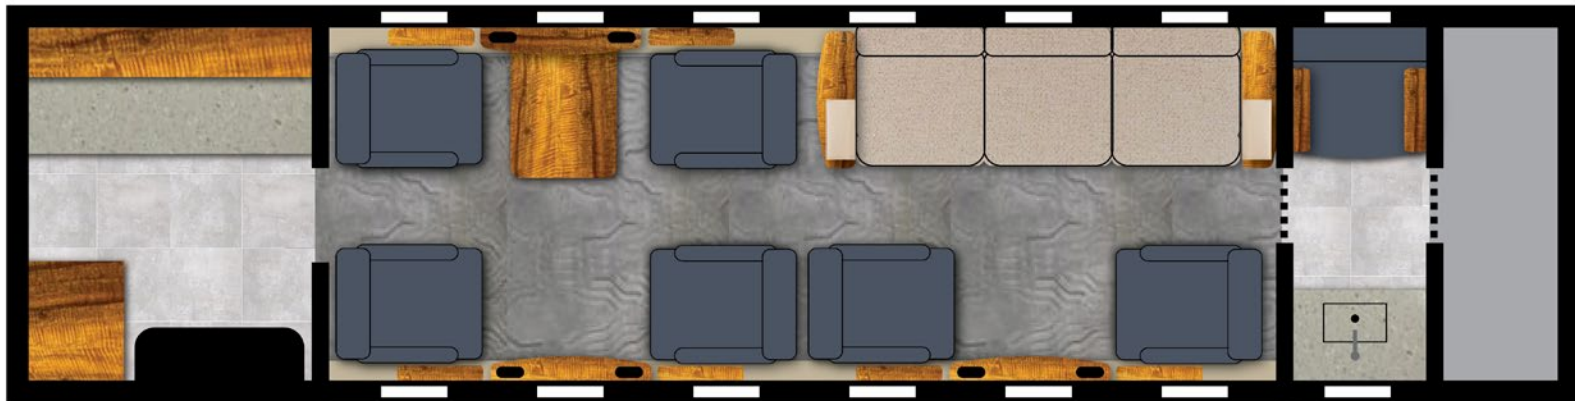

WWW.OGARAJETS.COM
+1 770 955 3554 | inquiry@ogarajets.com

FLOORPLAN

2016 EMBRAER LEGACY 500
SERIAL NUMBER 55000051

WWW.OGARAJETS.COM
+1 770 955 3554 | inquiry@ogarajets.com

** The information presented in this preliminary specification is for discussion purposes only, is subject to verification by purchaser, is subject to change without notice, and is not to be considered a representation of this aircraft. Interested parties should rely upon their own inspection of the aircraft and its records. The aircraft is offered subject to prior sale or withdrawal from market.*