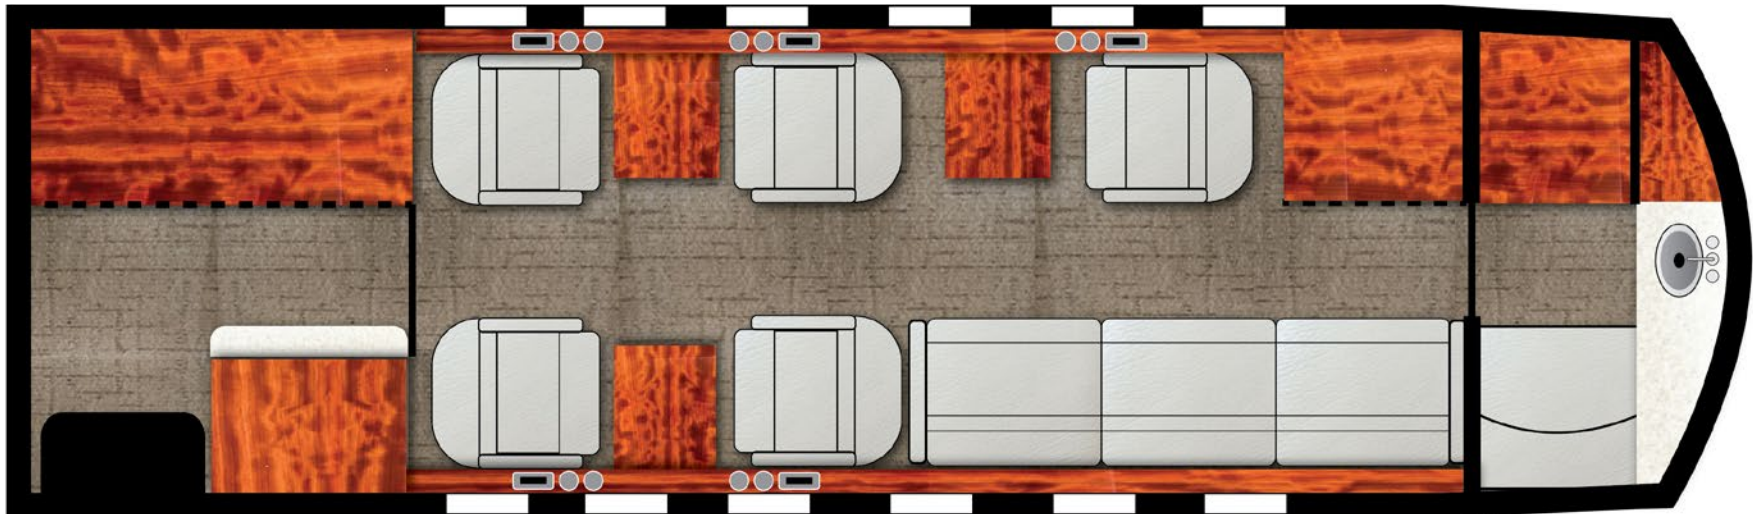

FLOORPLAN

2009 HAWKER 900XP
SERIAL NUMBER HA-0105

WWW.OGARAJETS.COM
+1 770 955 3554 | inquiry@ogarajets.com