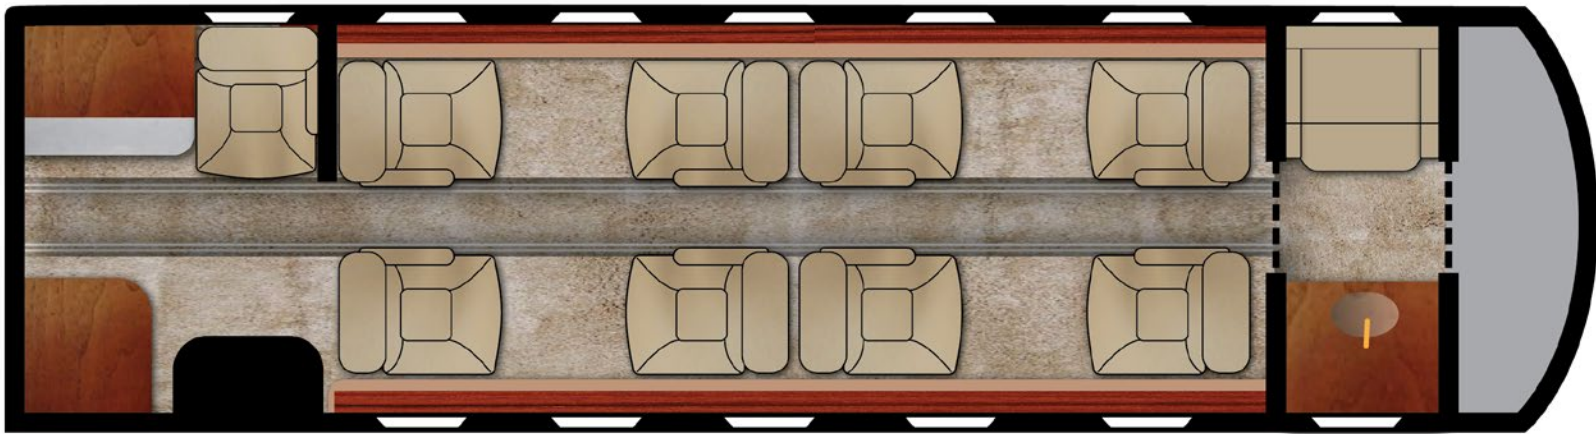

FLOORPLAN

2012 CESSNA CITATION SOVEREIGN
SERIAL NUMBER 680-0325

WWW.OGARAJETS.COM
+1 770 955 3554 | inquiry@ogarajets.com