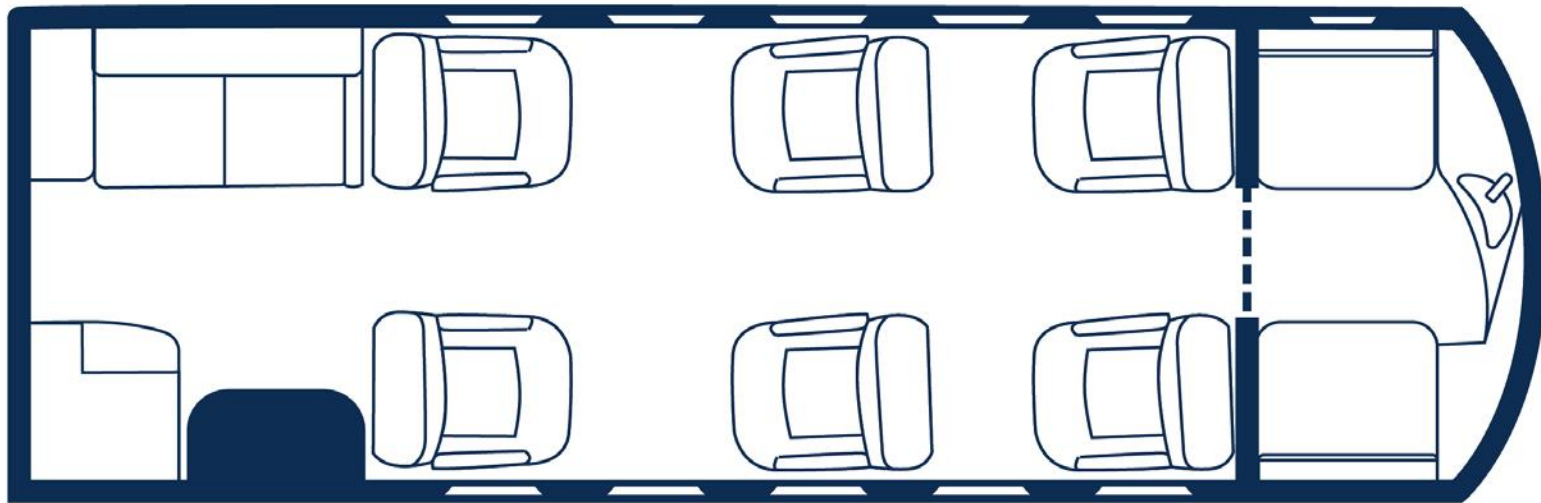

FLOORPLAN

2016 CITATION LATITUDE
SERIAL NUMBER 680A-0059

WWW.OGARAJETS.COM
+1 770 955 3554 | inquiry@ogarajets.com