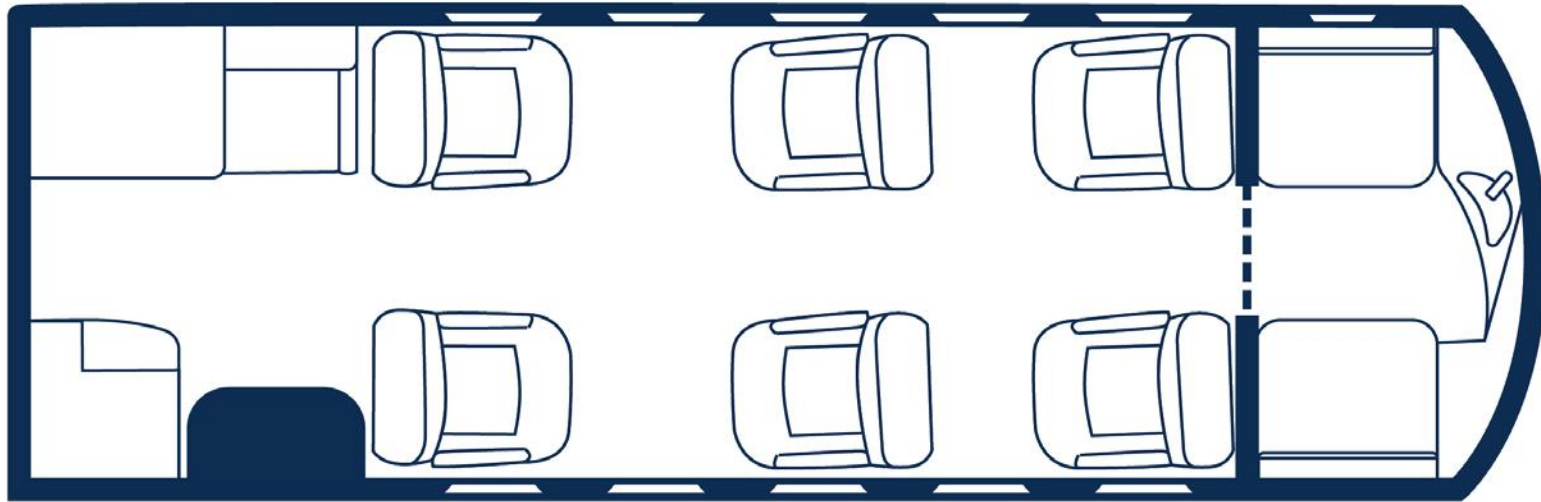

FLOORPLAN

2016 CITATION LATITUDE
SERIAL NUMBER 680A-0067

WWW.OGARAJETS.COM
+1 770 955 3554 | inquiry@ogarajets.com