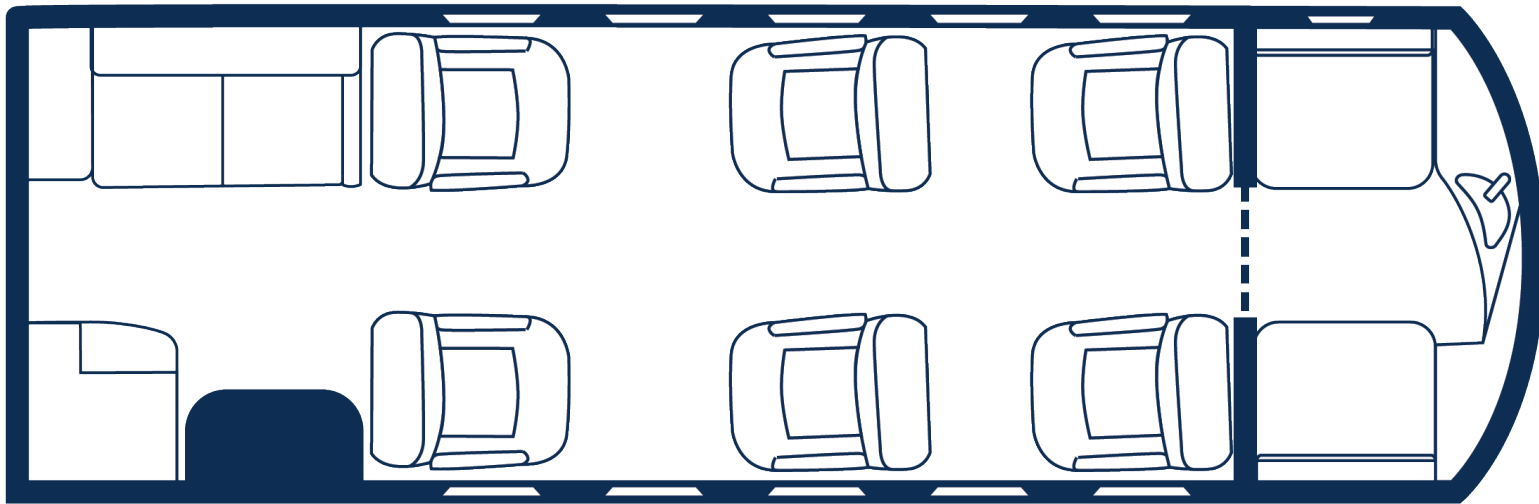

FLOORPLAN

2025 CITATION LATITUDE
SERIAL NUMBER 680A-0449

WWW.OGARAJETS.COM
+1 770 955 3554 | inquiry@ogarajets.com