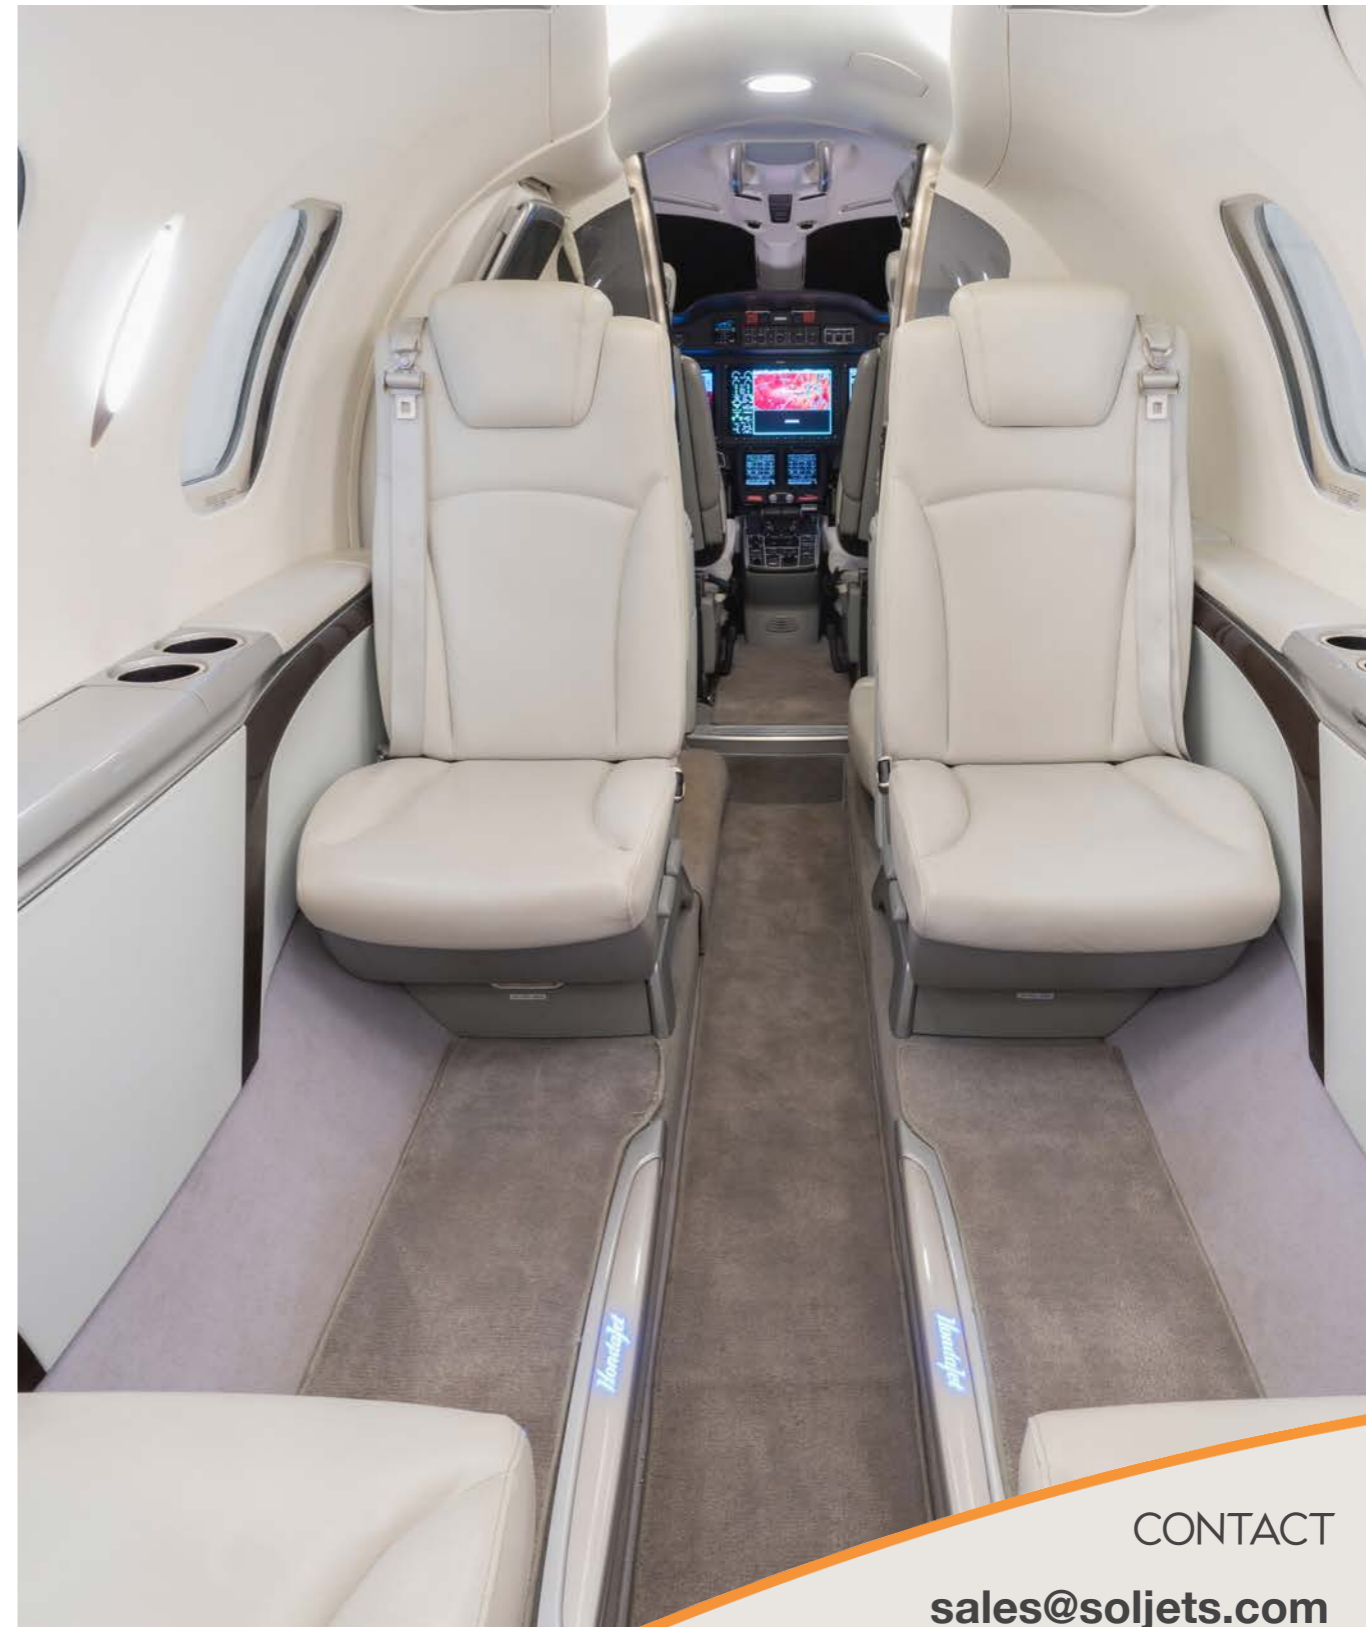

CONTACT

sales@soljets.com

+1.847.920.7000