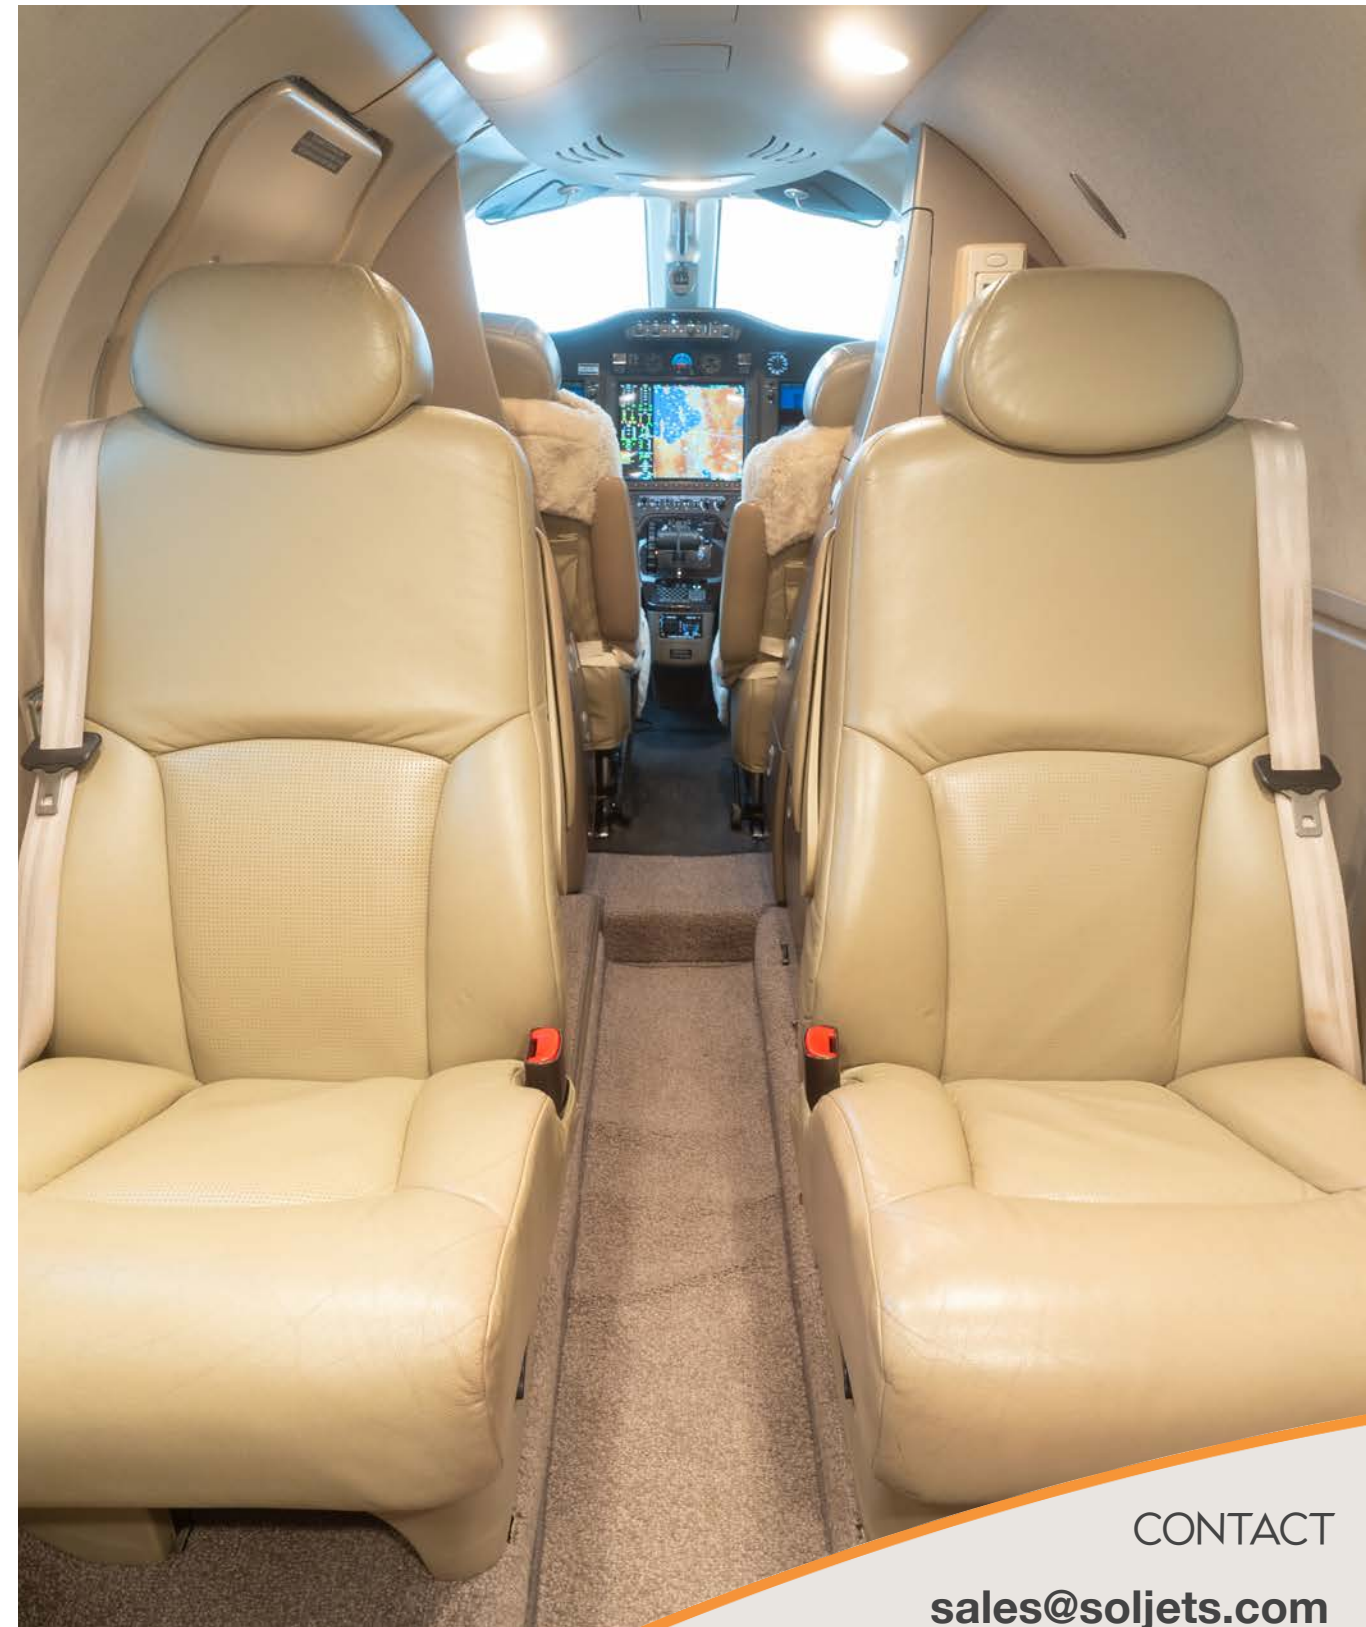

CONTACT
sales@soljets.com
+1.847.920.7000