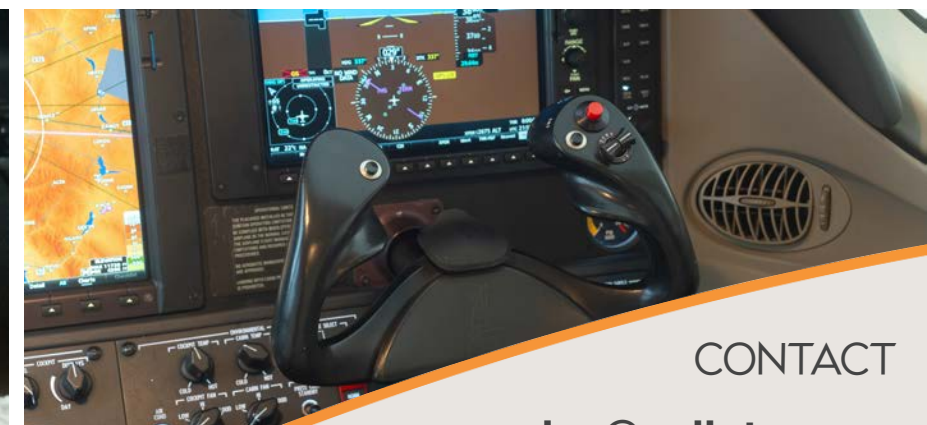

AVIONICS

- Garmin G1000 Integrated Avionics Suite with NXi Upgrade
- Dual 10.4" PFDs
- Single 15" MFD
- Dual Garmin GMA 1360 Digital Audio Control Panels with Bluetooth
- Dual Garmin GTX 345R Mode S Transponders with ADS-B In/Out
- Dual Garmin GIA 63W Nav/Comm/GPS
- Dual Garmin GDC 74B Airdata System
- Dual Garmin GRS 77 AHRS Unit
- Garmin GMC 710 Autopilot
- Garmin GCU 475 FMS Controller
- Garmin GWX 68 Digital Weather Radar
- Garmin GDL 69A Single Satellite Datalink Weather Transceiver
- Artex C406-N Three Frequency ELT
- KN-63 DME
- Garmin Class B TAWS
- RVSM Capable

FEATURES / OPTIONS

- NXi Upgraded Avionics
- Synthetic Vision
- XM Radio
- 40 Cubic Foot O2 Bottle
- Iridium Satellite Phone Provisions
- FlightStream 510 Bluetooth Connex

CONTACT

sales@soljets.com

+1.847.920.7000