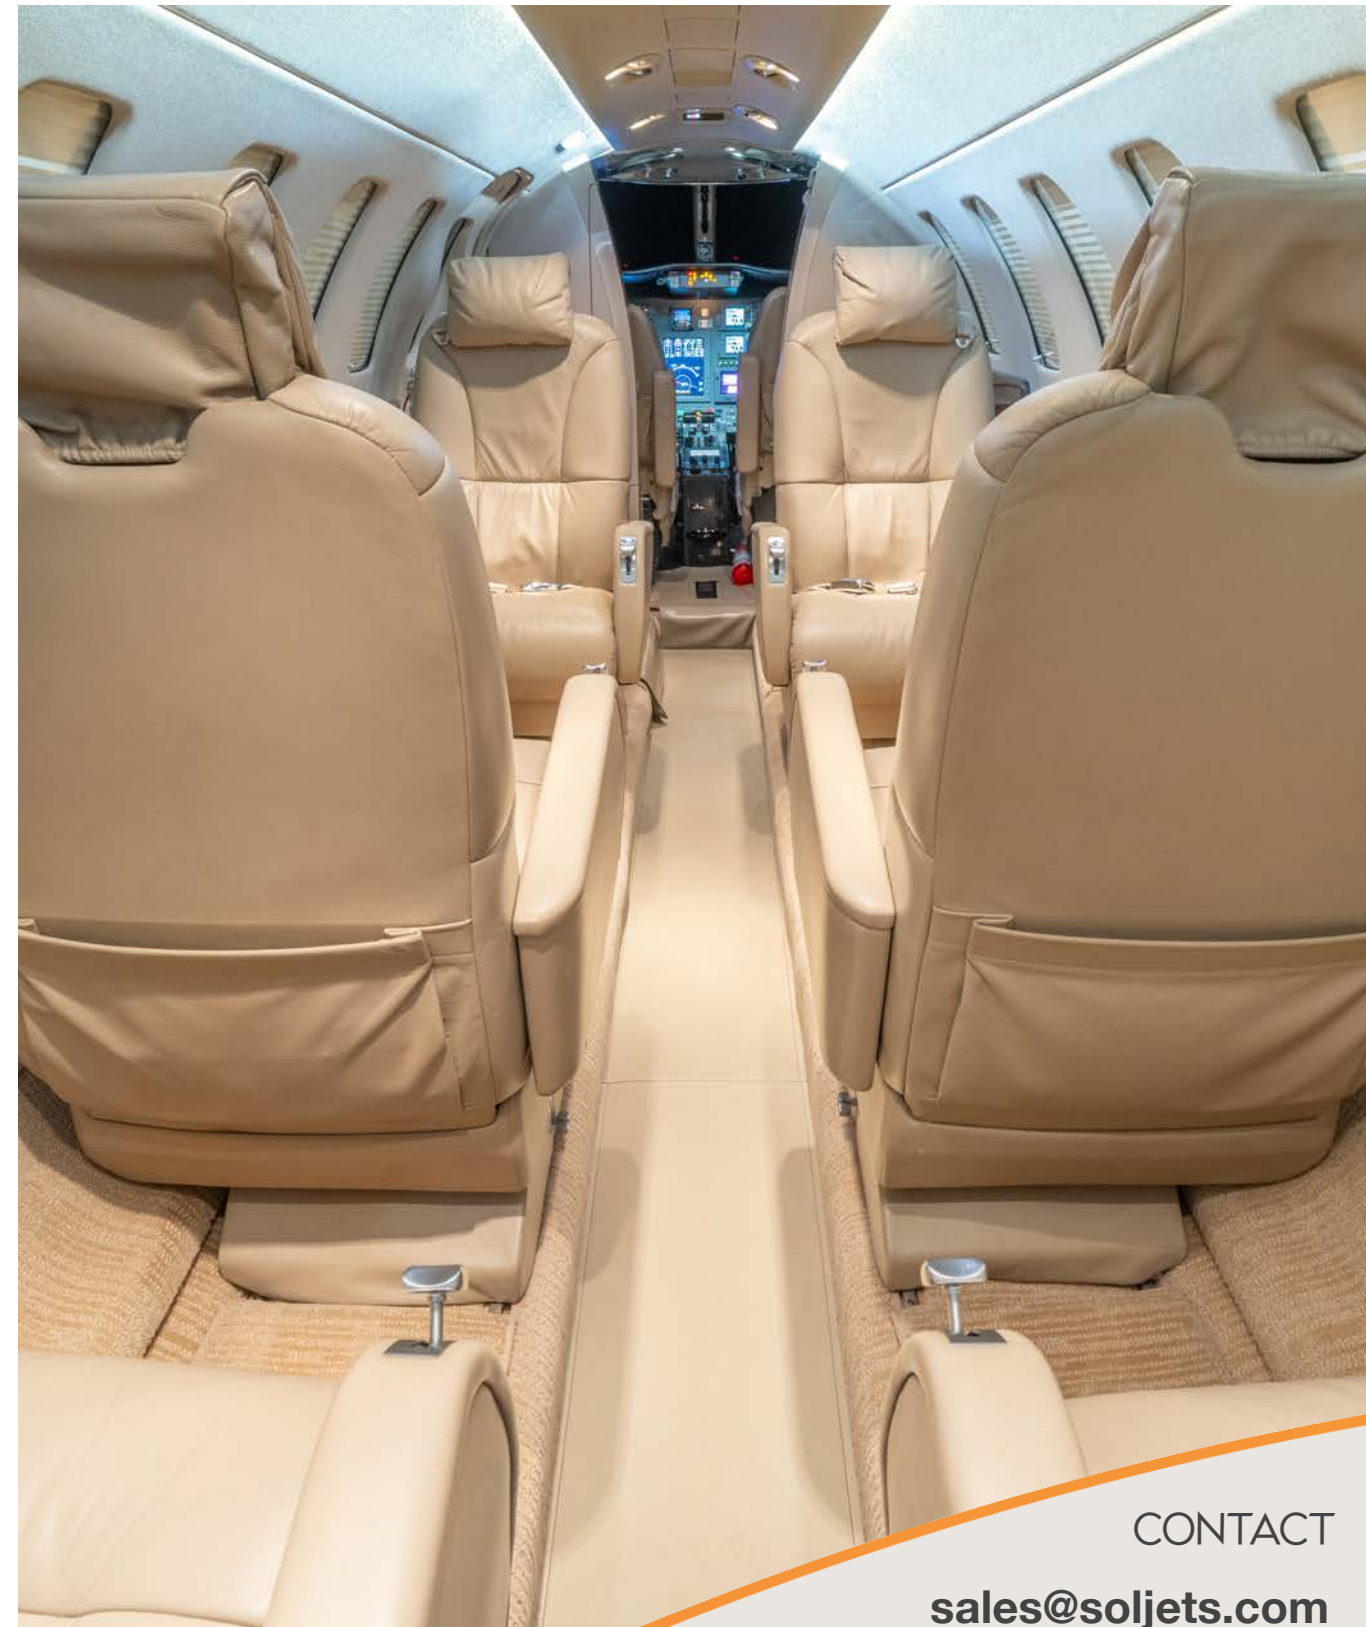

CONTACT

sales@soljets.com

+1847920.7000