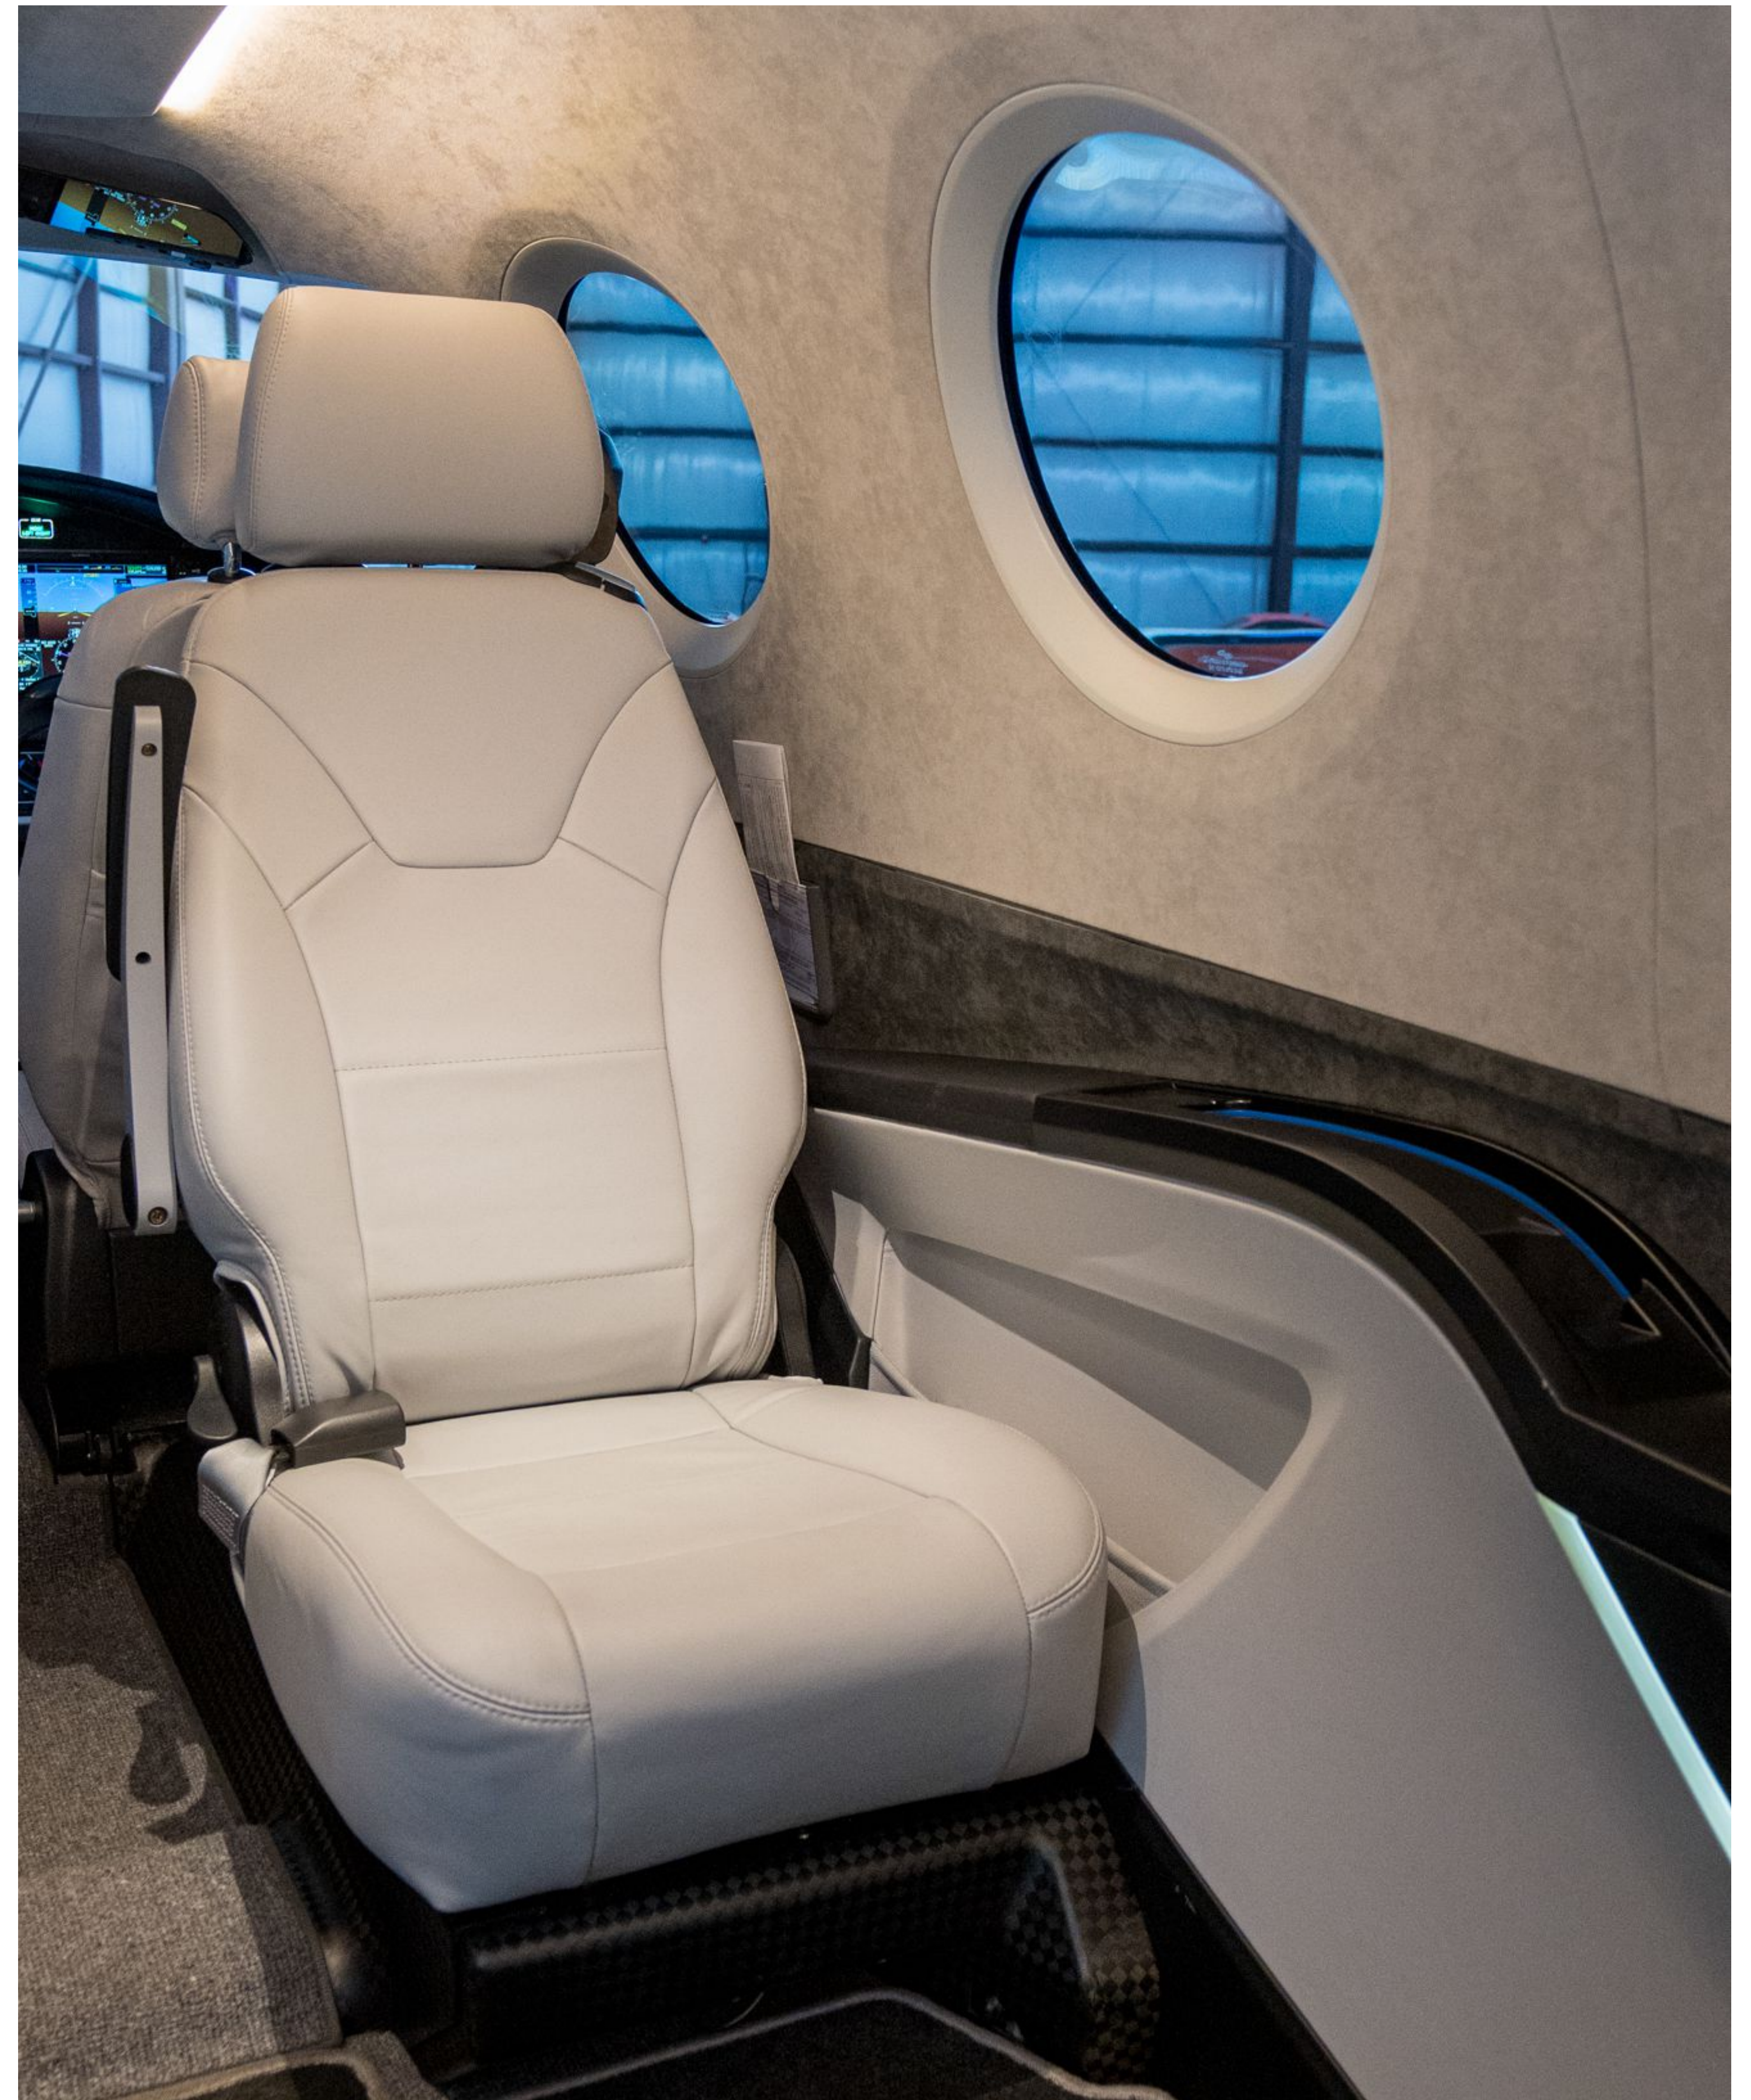

2025 Epic E1000 AX SN K095

Aviation Expertise, Delivered.

soljets.com/inventory

+1 (847) 920-7000

Specifications and descriptions are provided as only introductory information and do not constitute representation or warranties. Verification of these specifications remain as the sole responsibility of purchaser. Photographs and other media may have been modified to remove logos, registration marks, or other identifying information to protect the privacy of the current owner. The aircraft is subject to prior sale, lease, and/or removal from the market without prior notice.