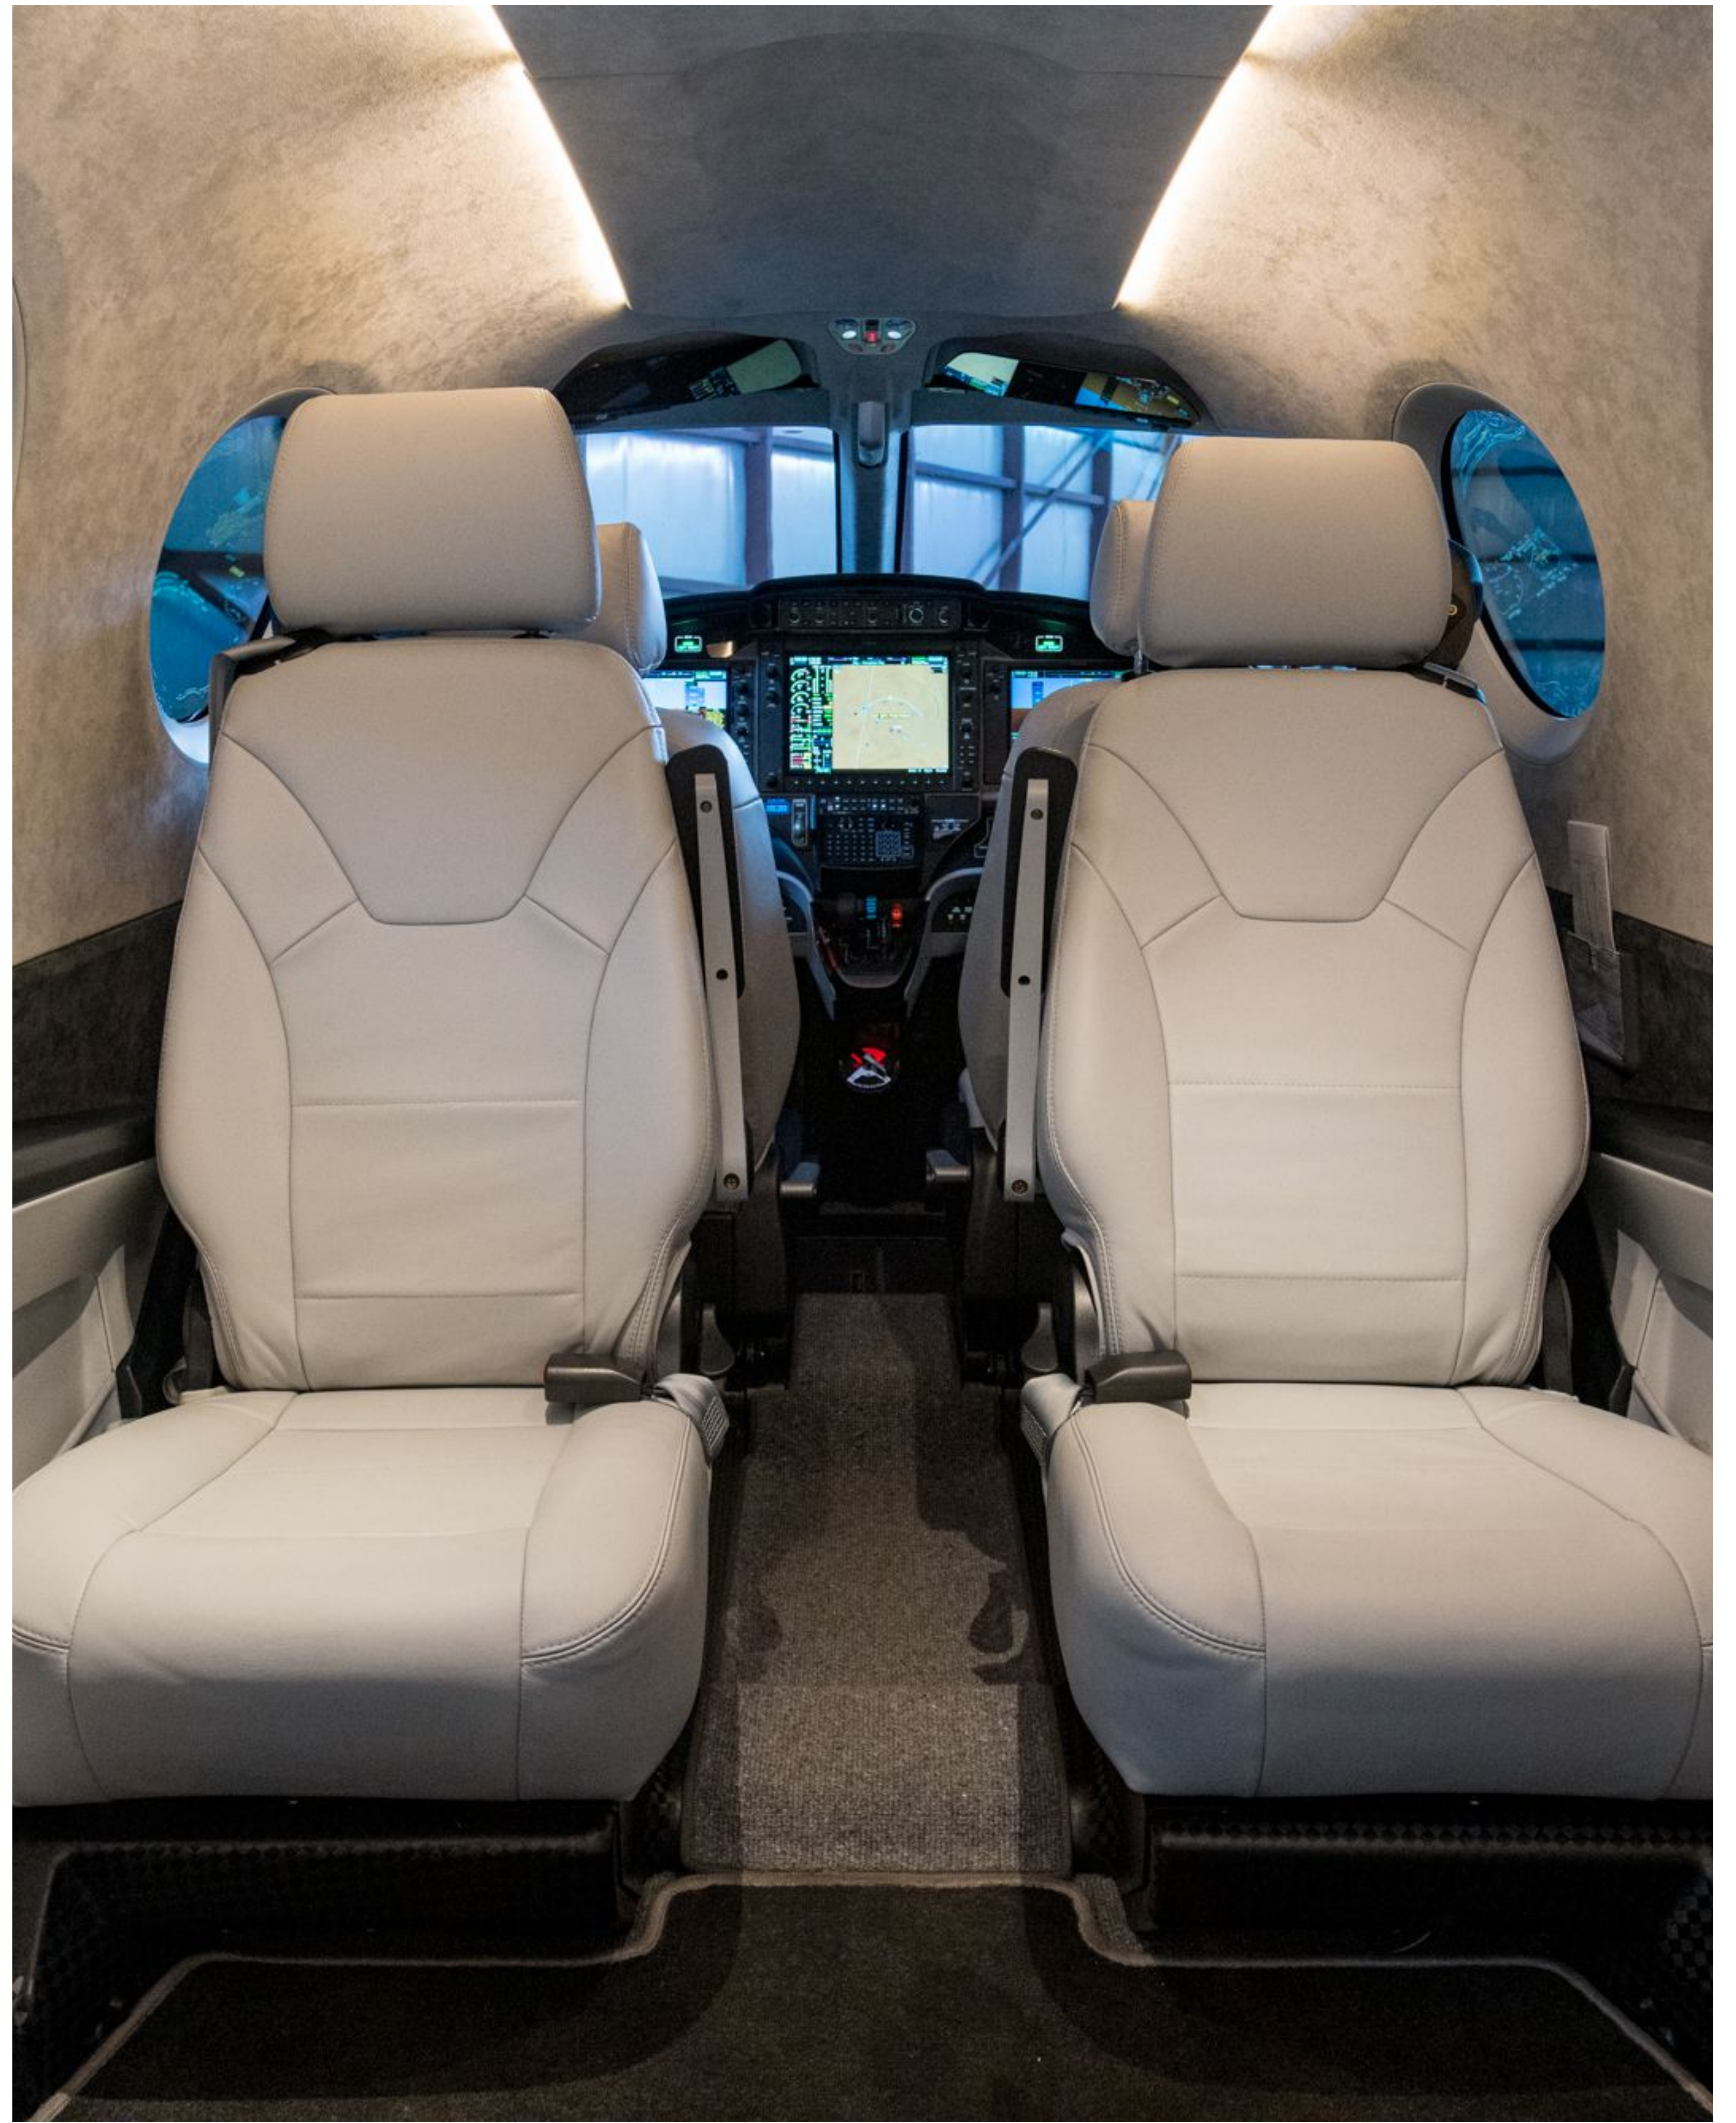

2025 Epic E1000 AX SN K095

Aviation Expertise, Delivered.

soljets.com/inventory

+1 (847) 920-7000

Specifications and descriptions are provided as only introductory information and do not constitute representation or warranties. Verification of these specifications remain as the sole responsibility of purchaser. Photographs and other media may have been modified to remove logos, registration marks, or other identifying information to protect the privacy of the current owner. The aircraft is subject to prior sale, lease, and/or removal from the market without prior notice.