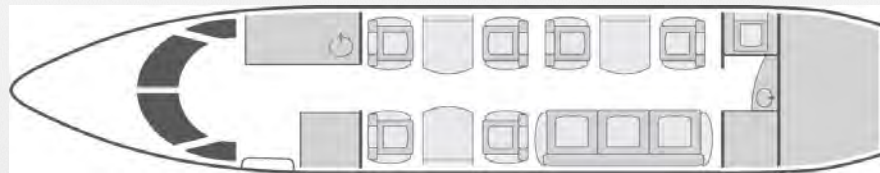

2006 GULFSTREAM G200

s/n 139 | N204DD

INTERIOR:

This stunning nine (9) passenger configuration interior is perfect for personal and business trips alike.

The forward galley features a coffee maker and microwave.

The forward cabin area includes a four (4) place club configuration with leg rests and two (2) executive pull out tables.

The aft cabin features two (2) club seats opposite a three (3) place divan.

The aft lavatory is equipped with ample storage and a sink with vanity.